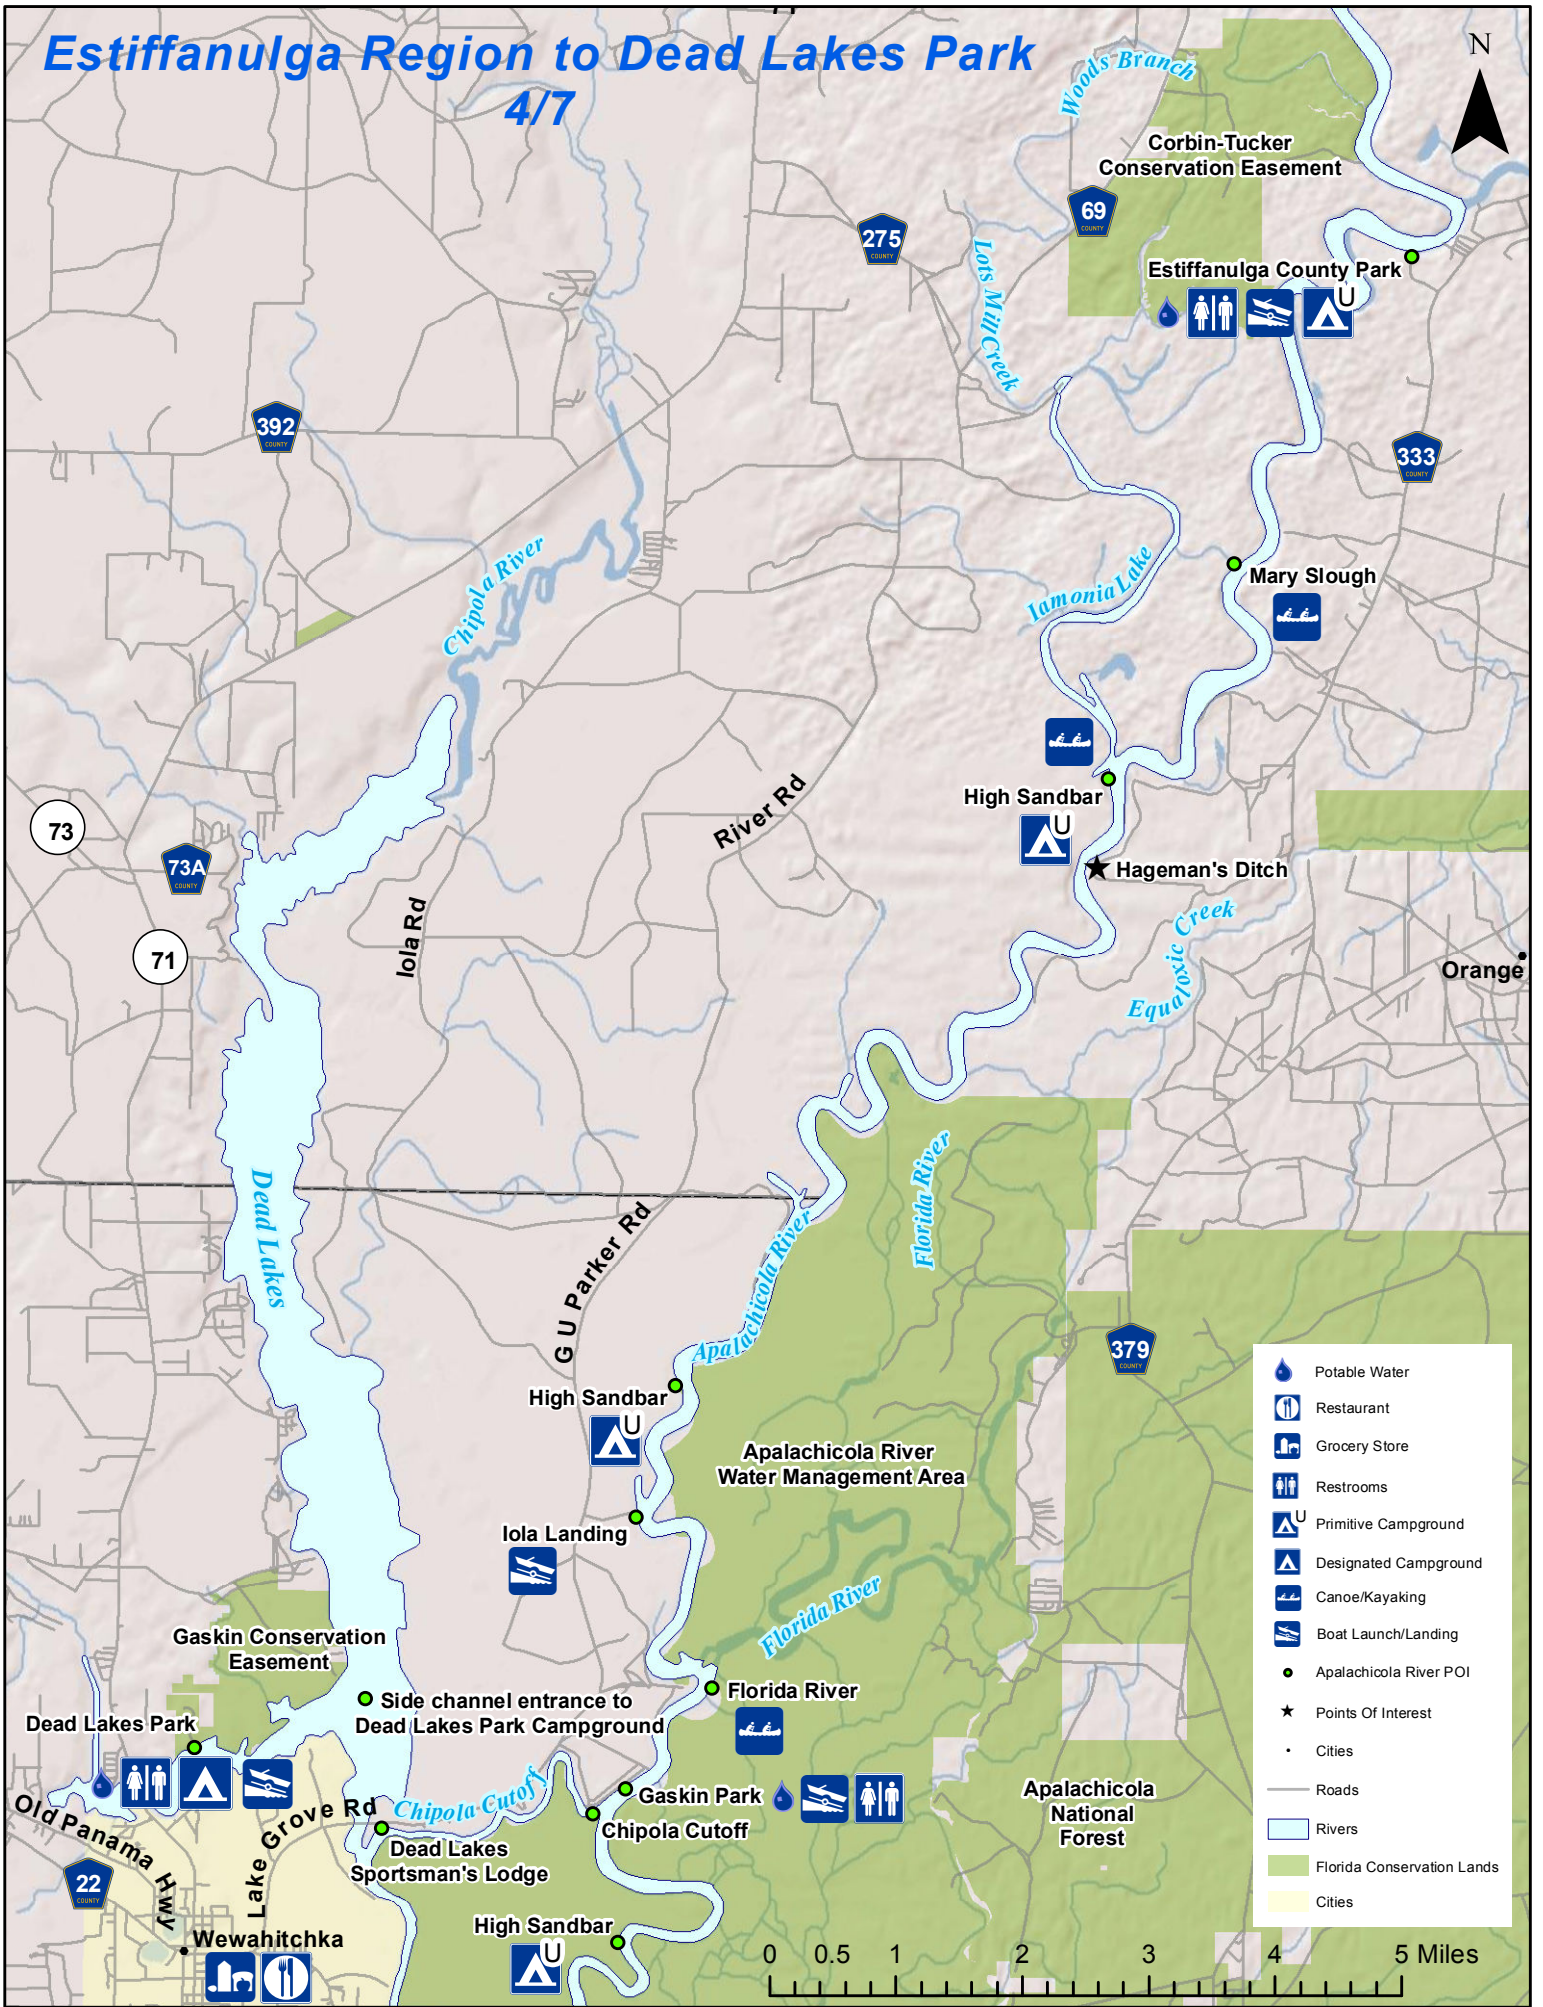

# Estiffanulga Region to Dead Lakes Park

4/7

- Potable Water
- Restaurant
- Grocery Store
- Restrooms
- Primitive Campground
- Designated Campground
- Canoe/Kayaking
- Boat Launch/Landing
- Apalachicola River POI
- Points Of Interest
- Cities
- Roads
- Rivers
- Florida Conservation Lands
- Cities