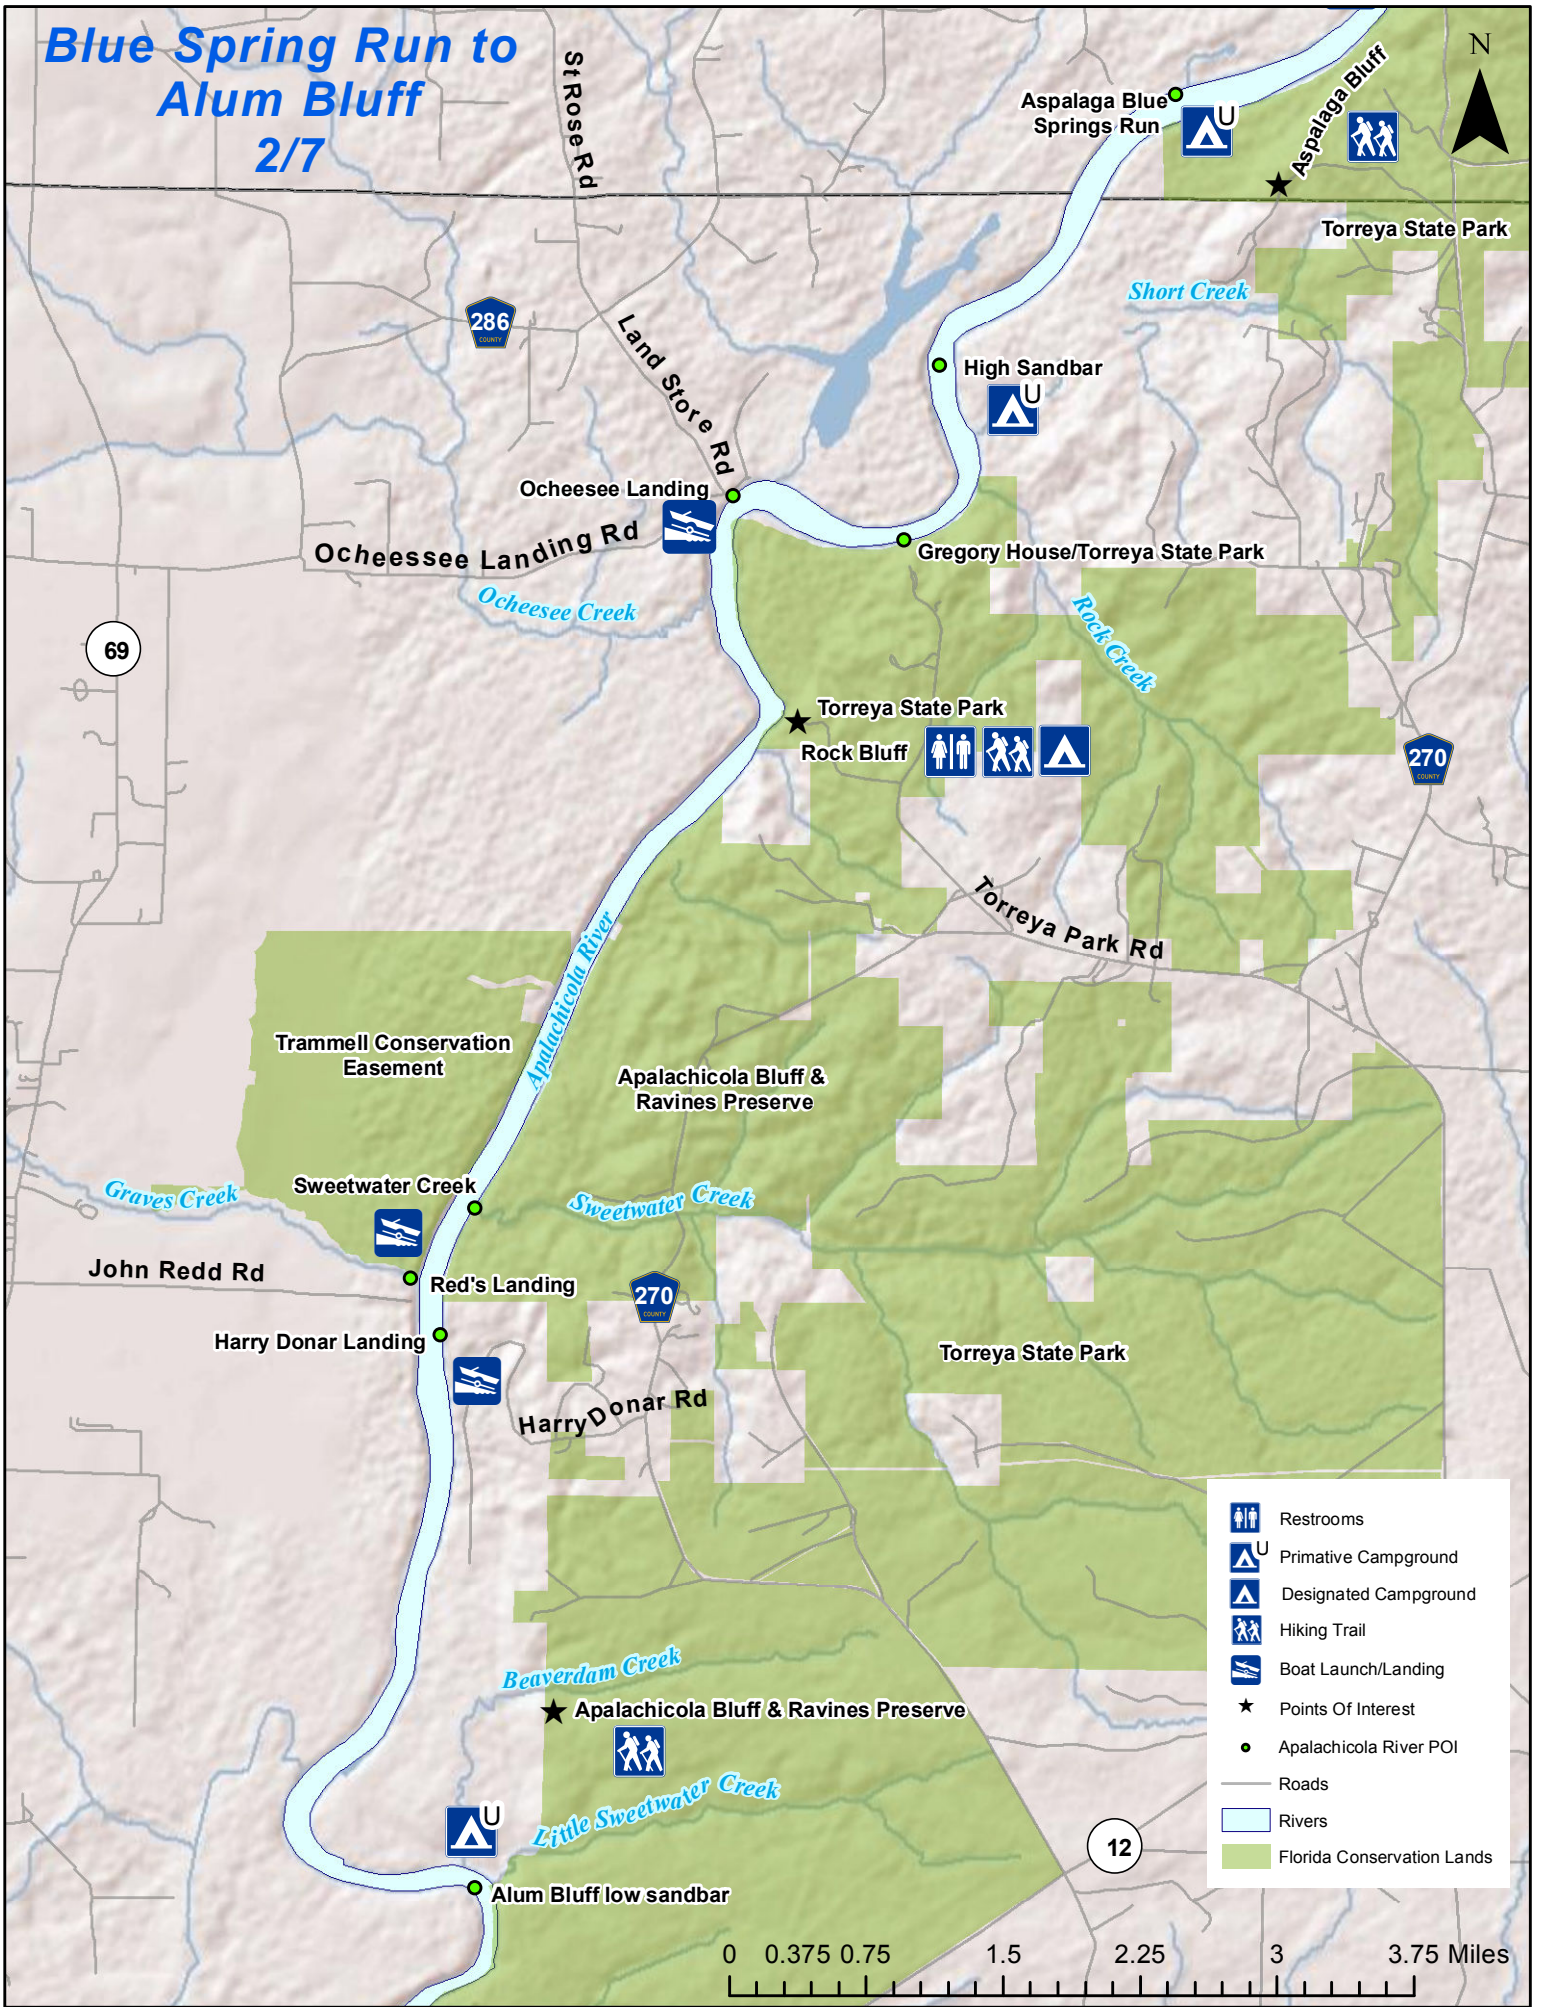

Blue Spring Run to Alum Bluff

2/7

- Restrooms
- Primitive Campground
- Designated Campground
- Hiking Trail
- Boat Launch/Landing
- Points Of Interest
- Apalachicola River POI
- Roads
- Rivers
- Florida Conservation Lands