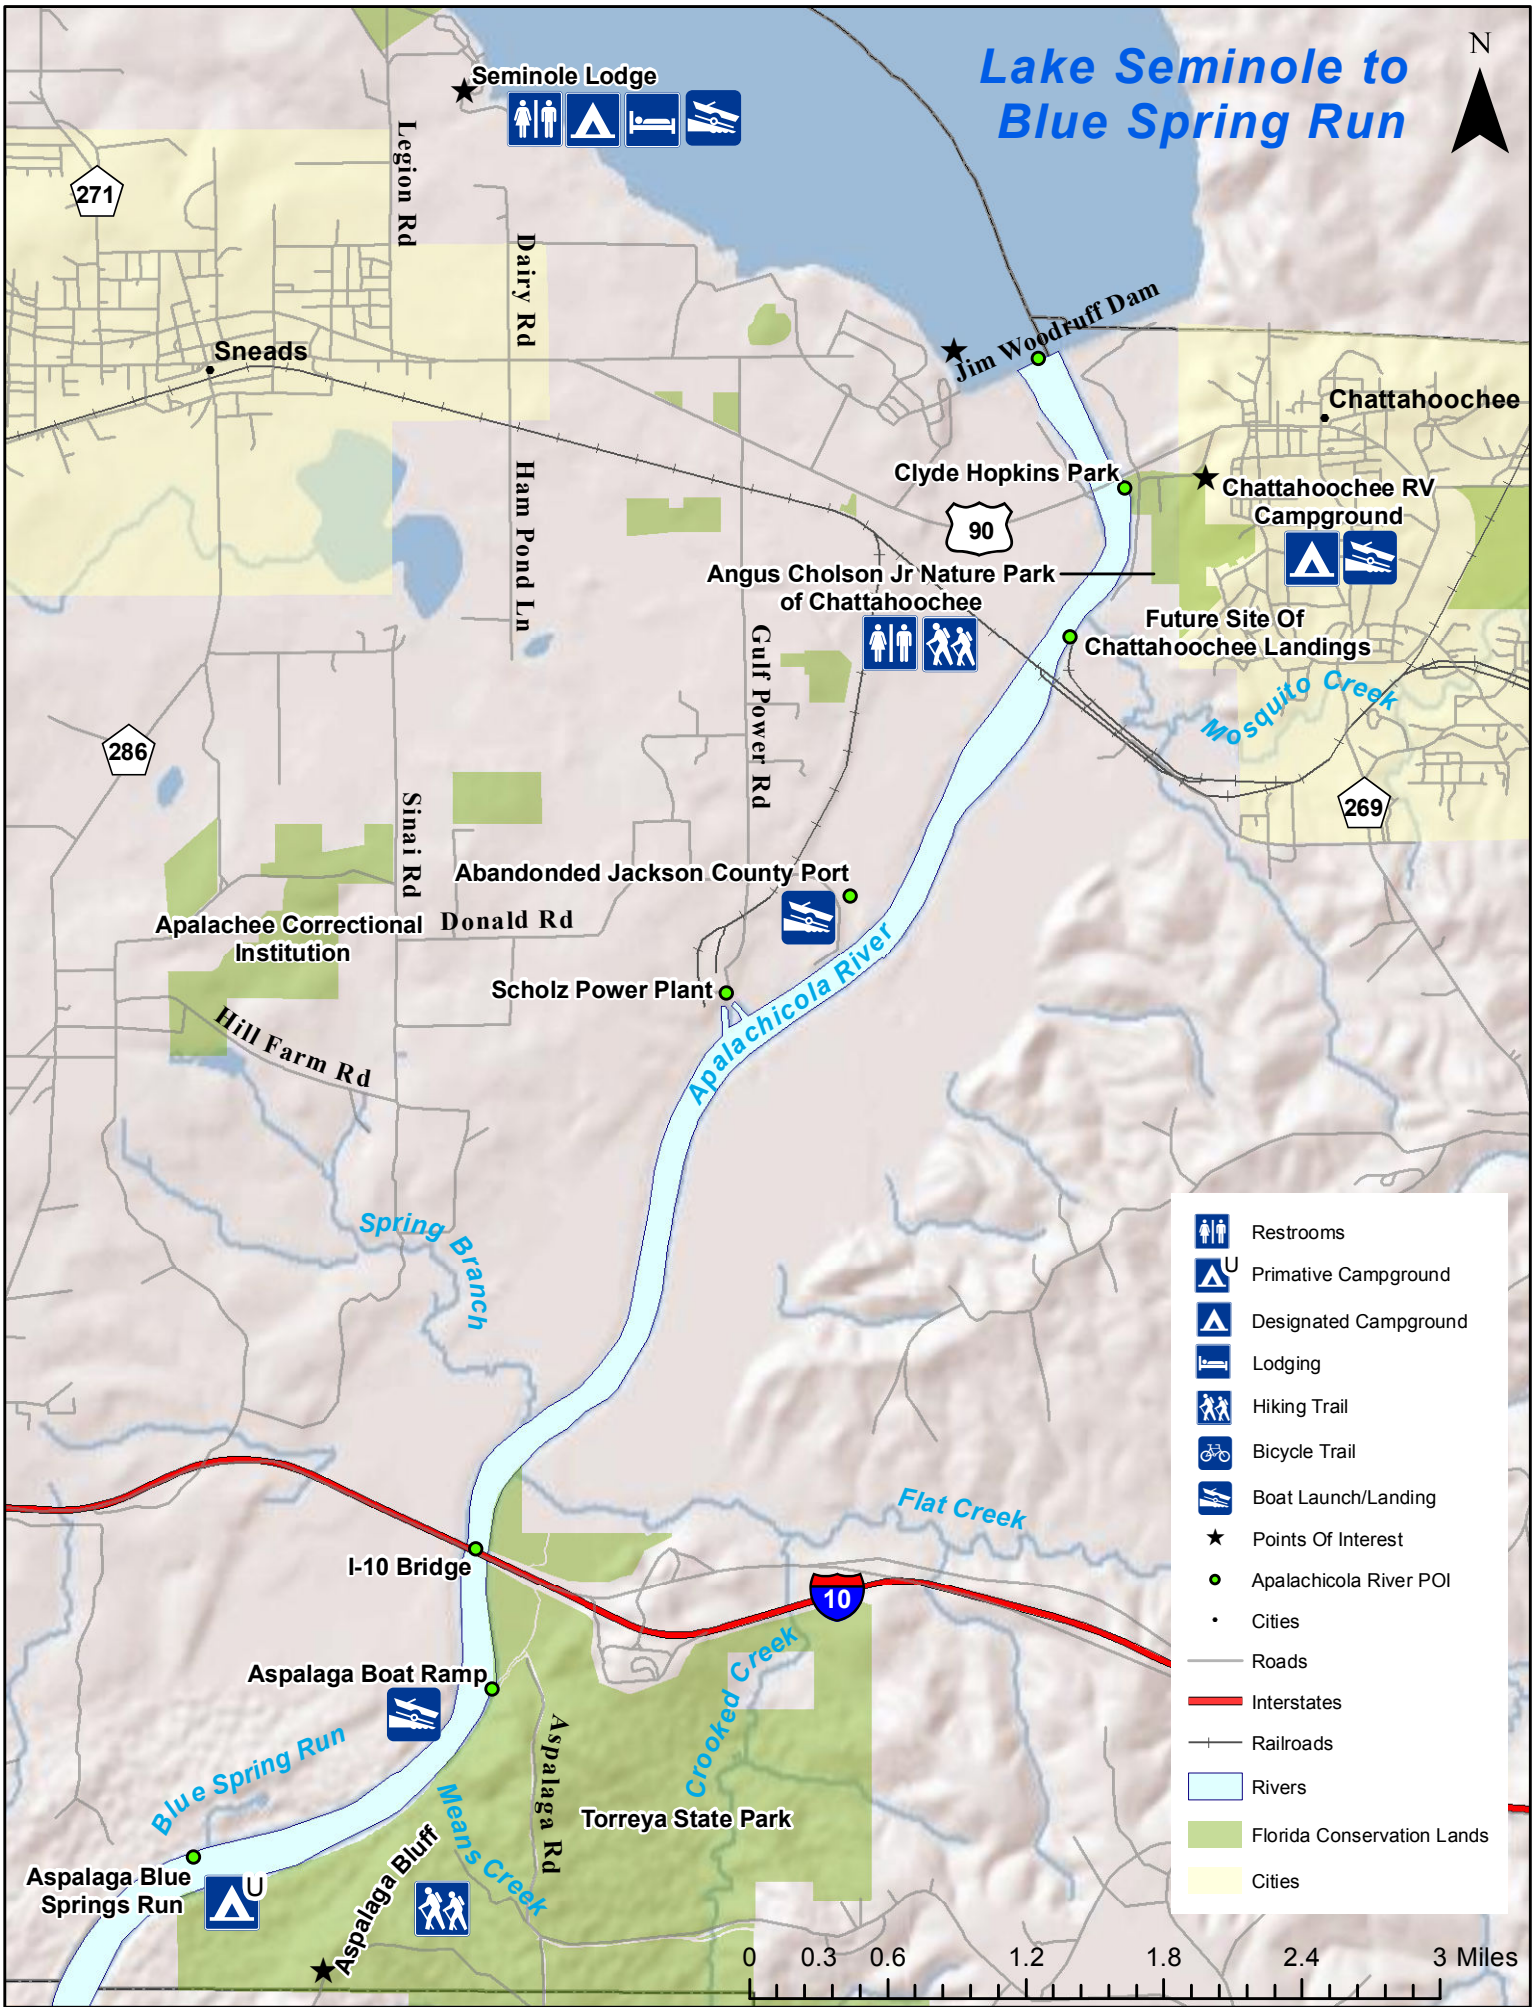

# Lake Seminole to Blue Spring Run

- Restrooms
- Primitive Campground
- Designated Campground
- Lodging
- Hiking Trail
- Bicycle Trail
- Boat Launch/Landing
- Points Of Interest
- Apalachicola River POI
- Cities
- Roads
- Interstates
- Railroads
- Rivers
- Florida Conservation Lands
- Cities